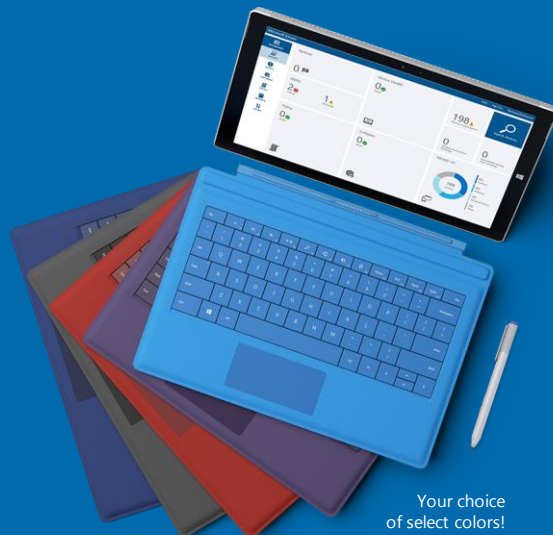

Surface Pro 3

For a limited time, save up to **\$200** when you buy a Surface Pro 3 + Type Cover*

Limited time offer!

Be productive

- With a 9-hour battery life² and Intel® Core™ processor, Surface Pro 3 has the power to go all day.
- Multitask and run up to three apps side by side.
- Office 365 provides automatic updates and Surface Pro 3 is upgradeable to Windows 10, so you have the tools you need to stay competitive.

Collaborate

- Work from anywhere with the thin, light Surface Pro 3 and the cloud benefits of Office 365.
- OneDrive for Business enables sharing and editing documents with colleagues anywhere, anytime—so everyone always has the latest version of critical files.
- Surface and Office 365 adapt to the way you want to work, using any combination of touch, type, or Surface Pen to capture notes instantly.

Work more securely

- Surface Pro 3 with Windows Pro and Office 365 provides enterprise-class security and customizable permissions to help you easily share documents while controlling access.
- Office 365 is also automatically updated with the latest anti-malware software to protect against viruses and help keep your data safe.

Surface Pro 3

Your choice of select colors!

Surface Pro 3 and Office 365 Get Business Ready

Surface Pro 3—portable and powerful

2160 x 1440 resolution

1.76 lbs, .36" thin

Plugs into your existing IT infrastructure