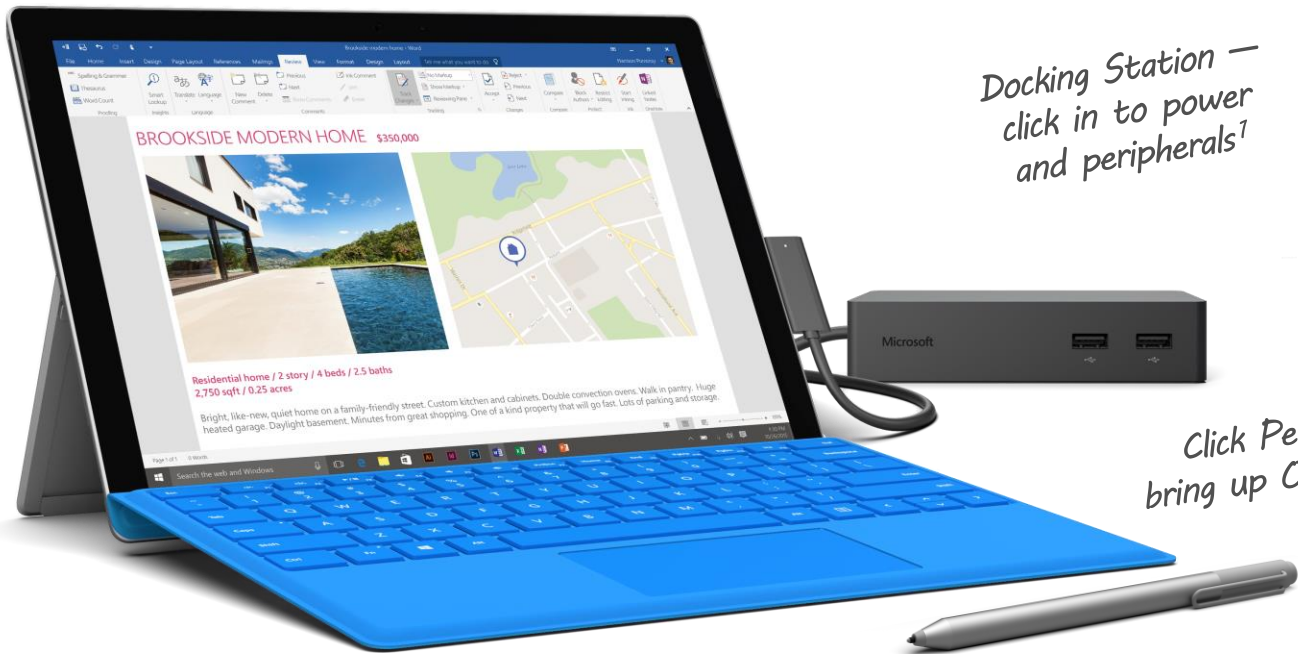

The tablet that can replace your laptop

Microsoft Surface Pro 4 is an extremely thin Intel® Core™ laptop with a brilliant high-resolution touch screen, innovative click-in keyboard¹, excellent battery life, and it is built to run the software you rely on.

Plenty of ports to connect to monitors & printers

Type Cover

Multi-position Kickstand

Pen included

Surface Pen writes and erases naturally

As smooth as using your favorite pen, Surface Pen can even markup web pages. And Palm Block technology means you can rest your hand on the screen while you write.

Windows 10 enables a powerful, personalized experience

Surface Pro 4 makes your work life easier in incredible new ways. It runs Windows 10 and the desktop software you rely on. Advanced technology from Microsoft, such as Cortana², Windows Hello, and improved Surface Pen, puts you in control.

Windows Hello - no password required

Confidently run Office 365, AutoCAD, QuickBooks¹, and more

Docking Station - click in to power and peripherals¹

Click Pen to bring up OneNote

Trusted by organizations

Surface Pro 4 smoothly folds into your existing infrastructure and Windows 10 helps protect against modern security threats. IT can set up Surface like other PCs, by joining it to a domain, and managing it using tools already in place like Active Directory, SCCM, and Air Watch.