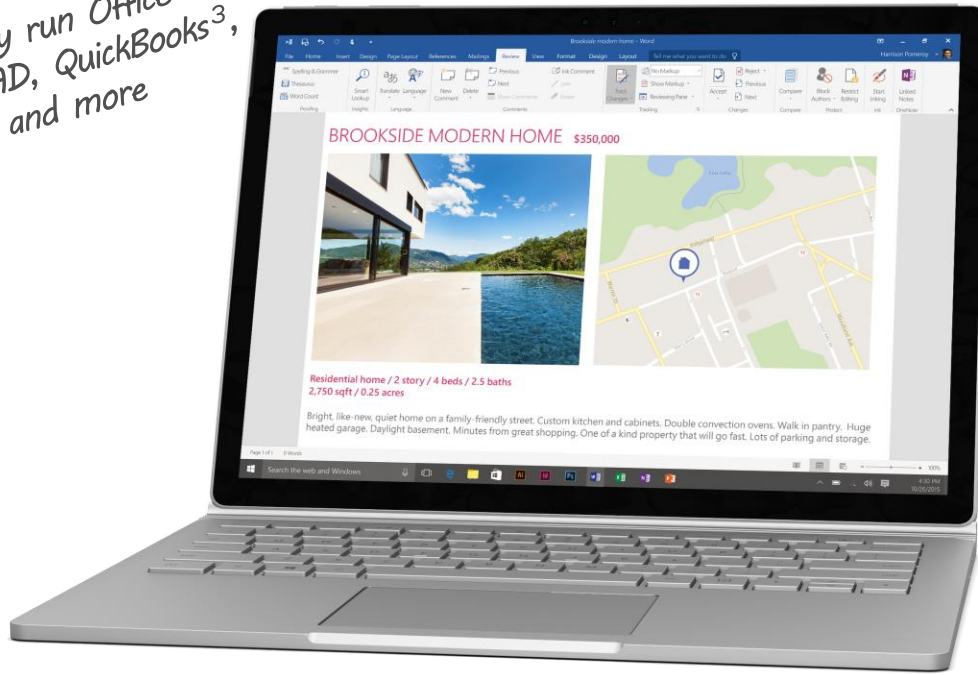

Windows 10 enables a powerful, personalized experience

Surface Book makes your work life easier in incredible new ways. It runs Windows 10 and the desktop software you rely on. Advanced technology from Microsoft, such as Cortana², Windows Hello, and improved Surface Pen, puts you in control.

*Confidently run Office 365,
AutoCAD, QuickBooks³,
and more*

*Windows Hello - no
password required*

*Docking Station -
click in to power
and peripherals³*

*Click Pen to
bring up
OneNote*

Trusted by organizations

Surface Book smoothly folds into your existing infrastructure and Windows 10 helps protect against modern security threats. IT can set up Surface like other PCs, by joining it to a domain, and managing it using tools already in place like Active Directory, SCCM, and Air Watch.

Backed by the best

Protect your Surface investment with Microsoft Complete for Business which extends your warranty, covers damage, and includes Advanced Exchange.