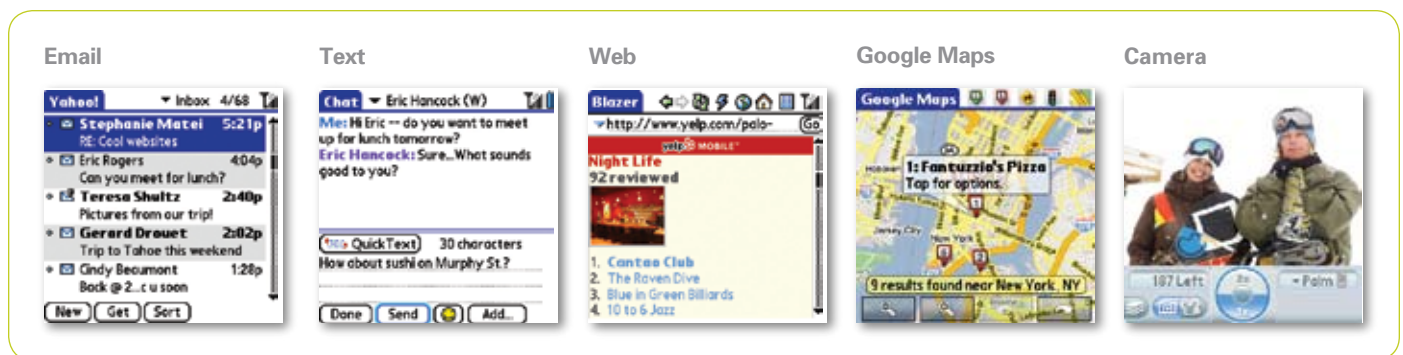

Centro™
SMART DEVICE

Quick facts

- All-in-one phone and messaging device
- Small and light, weighs just over 4 oz
- Full keyboard and a color touchscreen
- Text messaging with a chat-style view¹
- AIM, MSN Messenger, and Yahoo! Messenger
- Stores names, numbers, appointments, notes, to-do's
- Wireless email for accounts like Gmail, AOL and Yahoo!¹
- Visit YouTube and Yelp, MySpace and more¹
- Broadband-like speeds² for quick web searches¹
- Google Maps for directions and traffic³
- 1.3 megapixel digital camera with video capture
- Works with Microsoft® Office docs and PDF files
- Microsoft Direct Push Technology for delivery of Outlook® email as it arrives¹
- Thousands of add on applications
- Use as a modem to connect your laptop to the high-speed network^{2,4}

Your shortcut to happy hour

Find your friends with phone + text + IM + email + web.

The Palm® Centro™ smart device gives you voice, text, IM, email and web¹, all in a phone that's a lot smaller than you think. Which basically means you can keep up with friends in every way possible. The Palm Centro even has a touchscreen and a full keyboard, so you can say L8R to those tricky keys on your cell phone. Centro. Let's go.